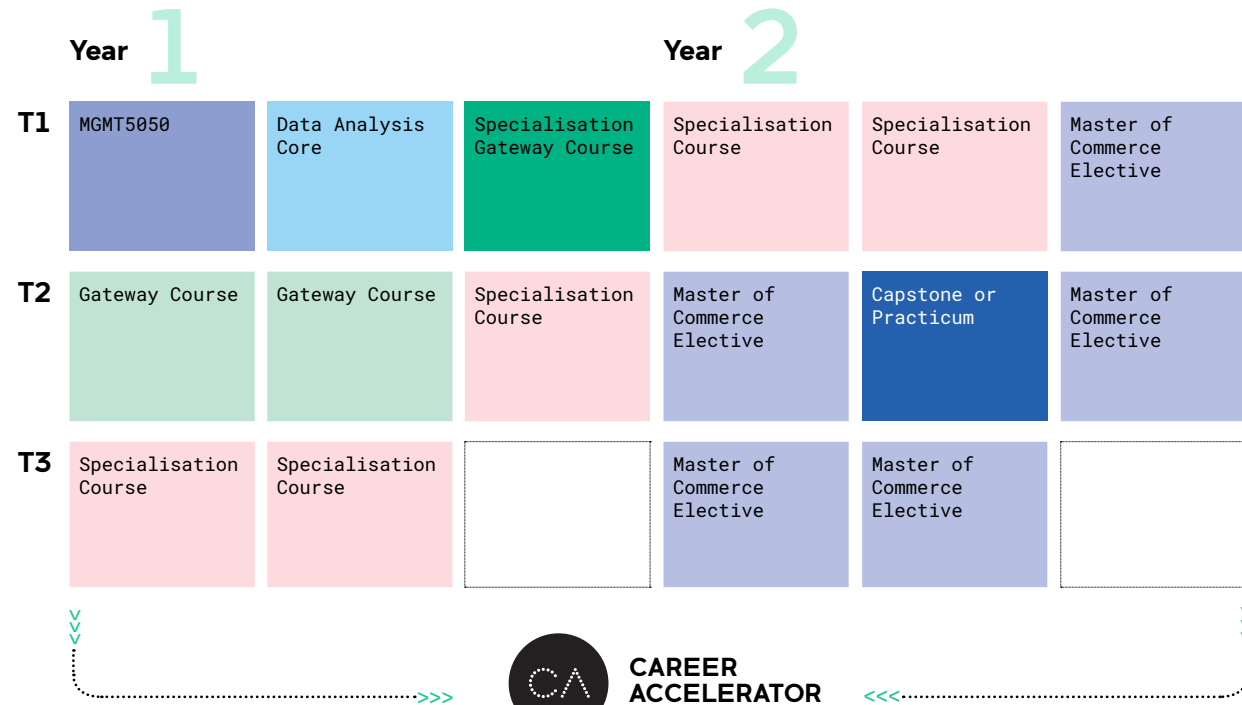

# Master of Commerce Extension 8417

Internships >> Mentoring & Alumni >> Networking & Events >> Global Opportunities

Access a suite of experiences through **Career Accelerator** to help build your professional skills which is exclusive to UNSW Business School students.