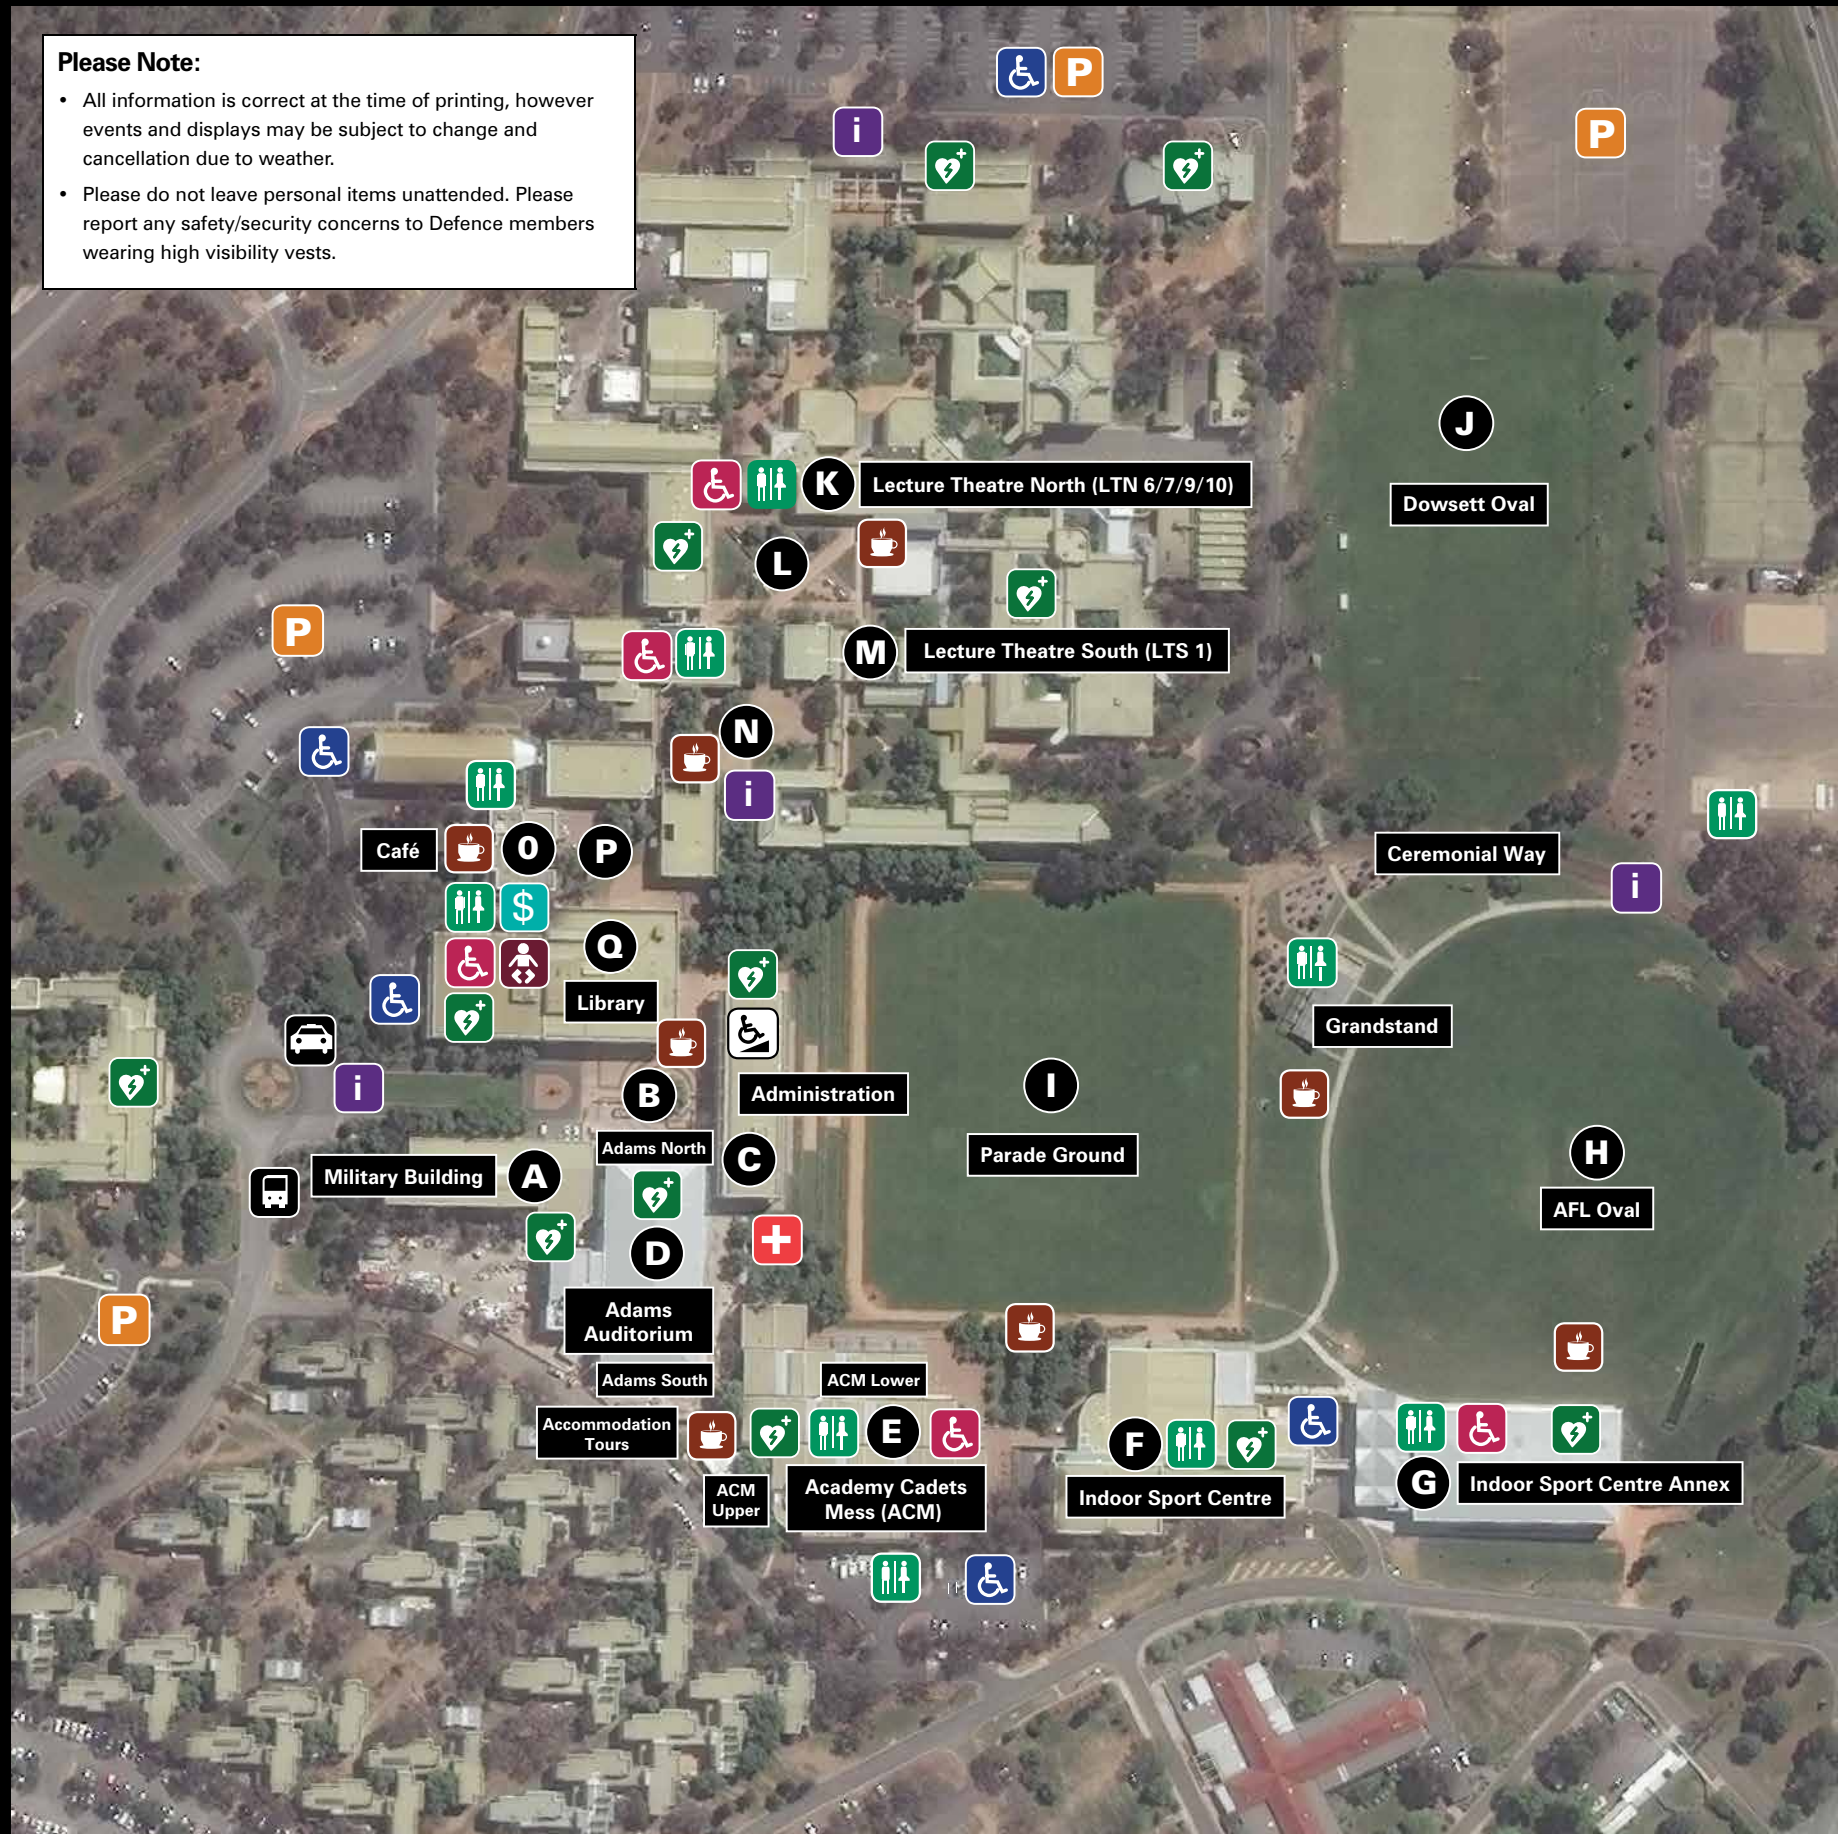

**Please Note:**

- All information is correct at the time of printing, however events and displays may be subject to change and cancellation due to weather.
- Please do not leave personal items unattended. Please report any safety/security concerns to Defence members wearing high visibility vests.

Facilities			
	Information Stands		Bus Stop
	Disabled Ramp		Taxi Rank
	First Aid		Disabled Parking
	Disabled Toilets		Baby Change Room
	ATM		Toilets
	Parking		Defibrillator Locations
	Coffee		

Map Locations	
<b>A</b>	Military Building
<b>B</b>	Concourse
<b>C</b>	Administration Building
<b>D</b>	Adams Auditorium
<b>E</b>	Academy Cadets Mess
<b>F</b>	Indoor Sports Centre
<b>G</b>	Indoor Sports Centre Annex
<b>H</b>	AFL Oval
<b>I</b>	Parade Ground
<b>J</b>	Dowsett Oval
<b>K</b>	Lecture Theatre North (LTN 6/7/9/10)
<b>L</b>	Building 17 Courtyard
<b>M</b>	Lecture Theatre South (LTS 1)
<b>N</b>	Building 16 Courtyard
<b>O</b>	Café
<b>P</b>	Café Courtyard
<b>Q</b>	Academy Library