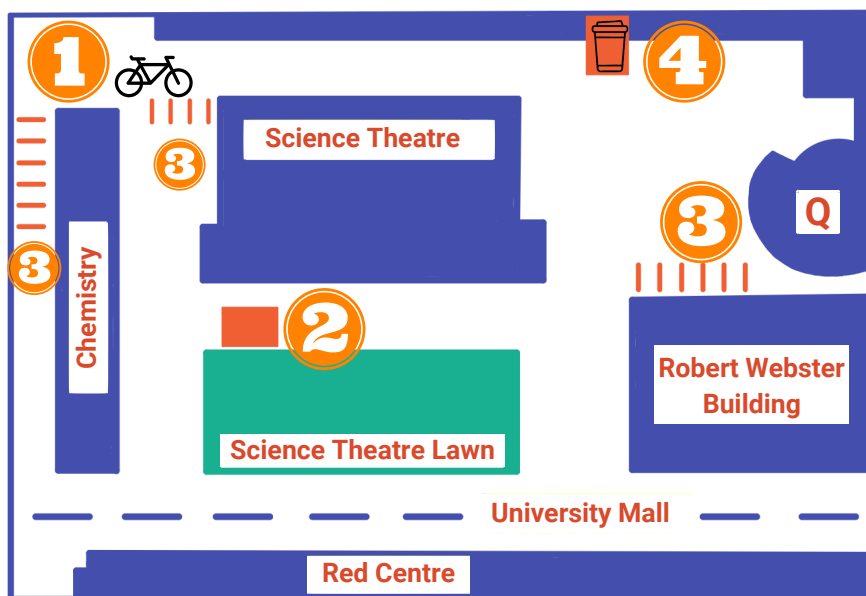

Ride2Work Day

Wednesday **19th October 2022**

Free Coffee* 8-10am

The Science Sustainability Working Group,
in partnership with EM Sustainability and UNSW Wellbeing
invites you to **treats and coffee** this National Ride2Work Day.

Join Australia's biggest celebration of commuter riding
and meet us and fellow riders at our stall.

On Ride2Work Day

- 1** Cycle to work
- 2** Meet us and pick up snacks & coffee voucher
- 3** Park your bike
- 4** Get coffee @ Plume Café 