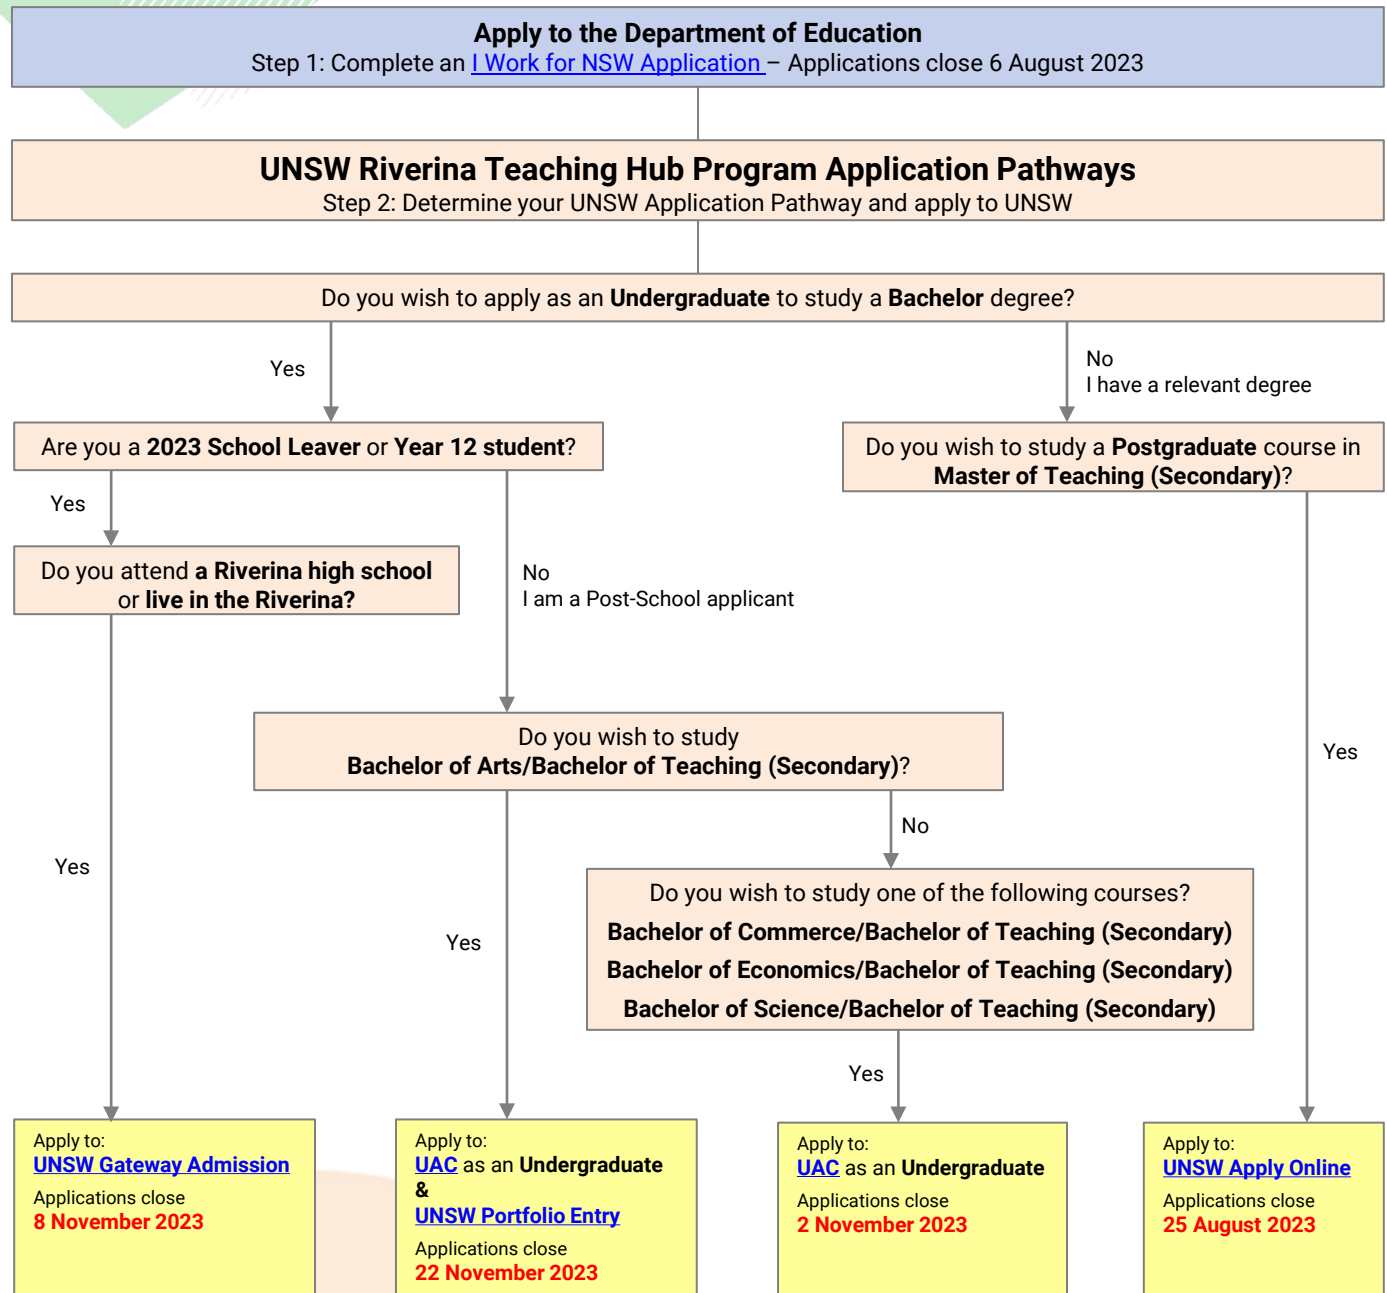

## How to apply

Take the first step to a rewarding career in Education by applying for the Riverina Teaching Hub Program. There are multiple pathways to apply to UNSW depending on your circumstances. Follow your path below to determine your UNSW Application Pathway.

Aboriginal and Torres Strait Islander people may also have an option to apply through the [UNSW Indigenous Admission Scheme](#). Contact us to learn more.