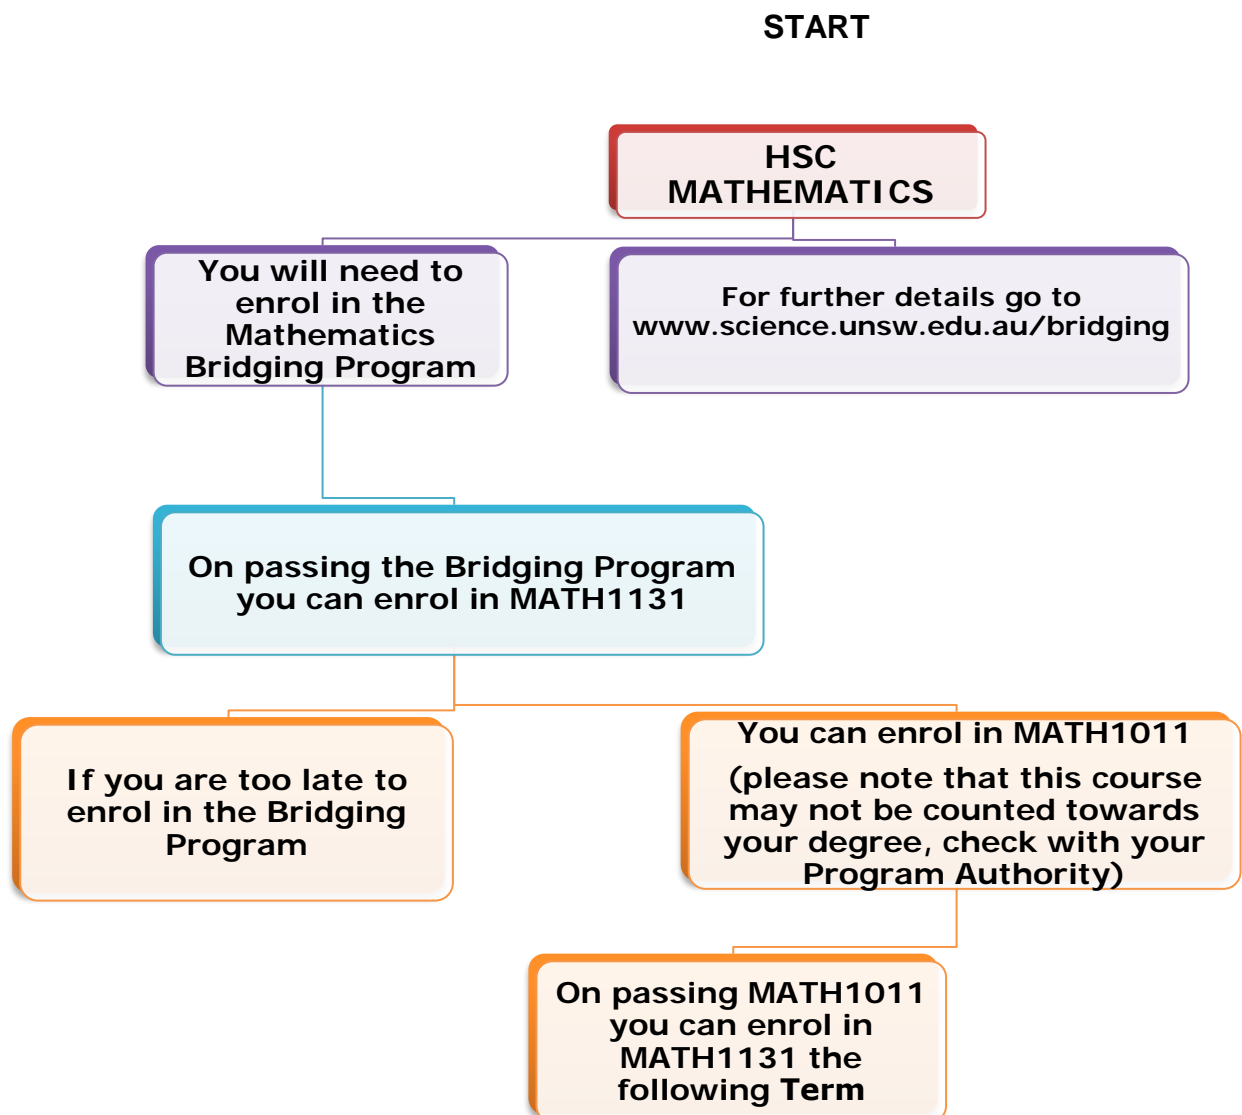

COMPLETED HSC MATHEMATICS AND NEED TO ENROL IN MATH1131

This is what you need to do to achieve enrolment into MATH1131 Mathematics 1A.

If you require further assistance please contact the Student Services Office, Red Centre Level 3 Room 3072/3088 Ph 9385-7011 or e-mail ug.mathsstats@unsw.edu.au